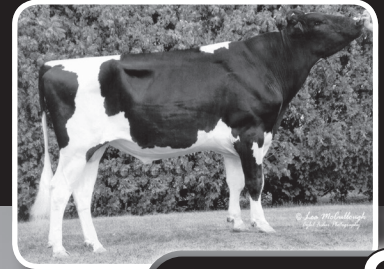

ACME*RC

Ver-Nan Acme Vista VG-87

SEXED ♀

KHW Elm Park Acme*RC TV EX-90

Sire: Ladino Park Talent-IMP-ET*RC
Dam: Kamps-Hollow Altitude-ET*RC
Talent x Durham (EX) x Jubilant (EX)
USA 61720218 • aAa 312

+3.12 Mammary Systems

Ver-Nan Acme Vista VG-87

Sublime Acme Clement-Red

Evelyn (far right): **Reserve Grand Champion** Feb. 2010 at the Schau der Besten Nachzucht Show. These three Acme*RC 2-Yr olds were fresh no more than 60 days at the time of the Show!!!

One of the Top Ranked Udder Composite Bulls in the US!

Daughter Proven Sire +1925 GTPI • Excellent Type +2.88 • Fantastic Mammary Systems +3.12 • 222 Daughters

Acme*RC is an Amazing Type Bull from a Cow Family that has Proven Itself Time after Time. Order Semen Today!