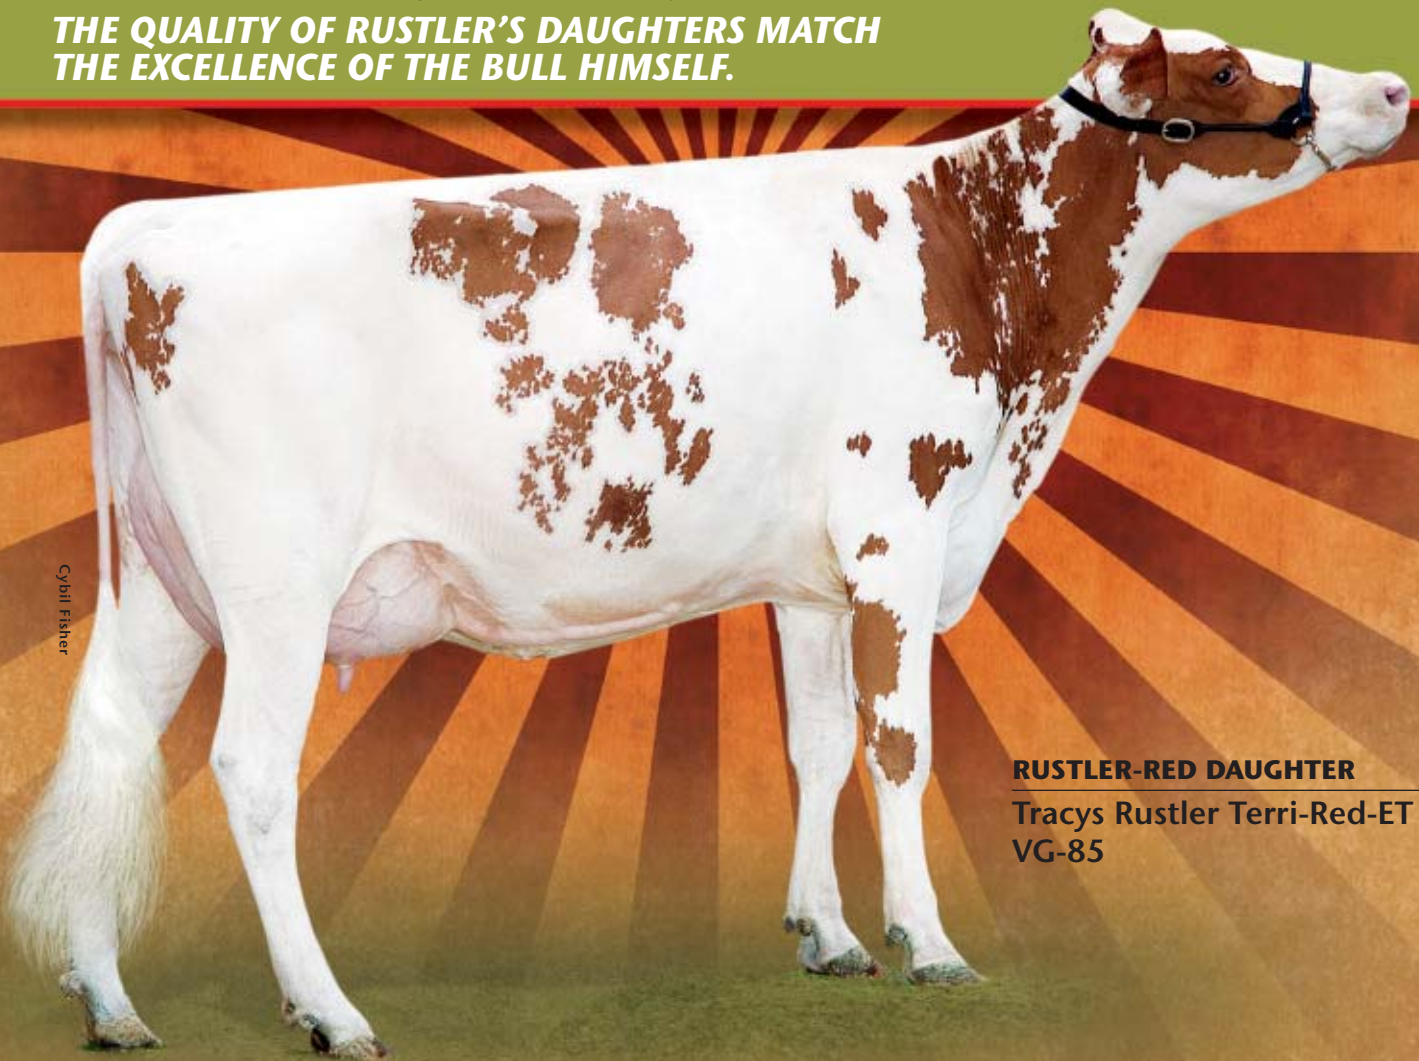

RUSTLER-RED EX-96

Rustler-Red...the Highest and Only Red & White Bull Ever Classified EX-96!

THE QUALITY OF RUSTLER'S DAUGHTERS MATCH THE EXCELLENCE OF THE BULL HIMSELF.

Cybil Fisher

RUSTLER-RED DAUGHTER

**Tracys Rustler Terri-Red-ET
VG-85**

Want Females? RUSTLER-RED SEXED SEMEN AVAILABLE!

Rustler-Red Daughters Have Style and Durability!! RUSTLER-RED'S US DAUGHTERS' CLASSIFICATION AVERAGE IS 84.1 – AMONG ALL ACTIVE US SIRES HE HAS THE 14TH HIGHEST CLASSIFIED DAUGHTER AVERAGE!