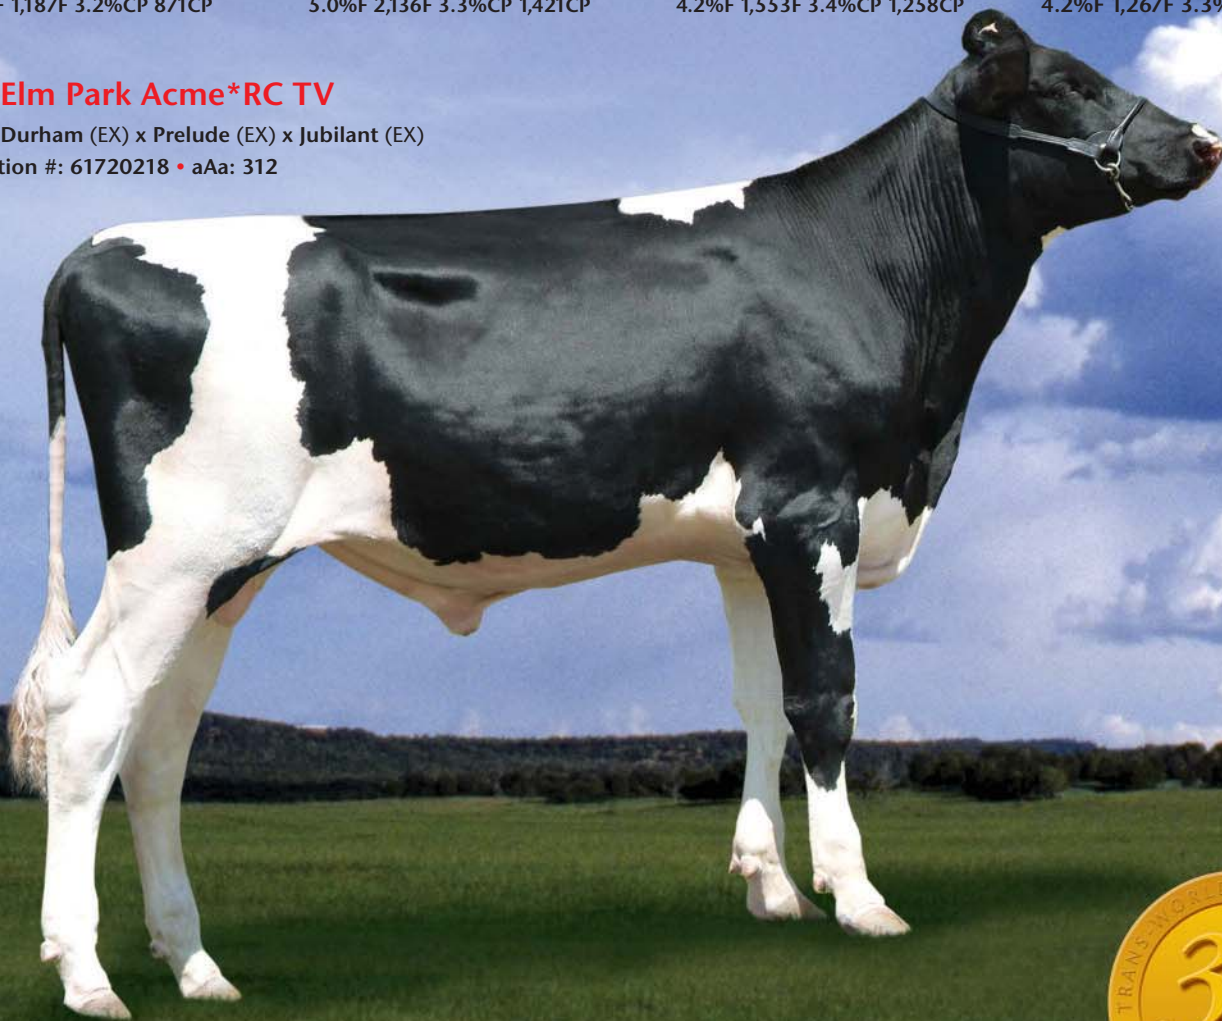

Acme*RC TV

GAIN ALTITUDE – GO HIGHER
WITH ACME*RC TV

GREAT-GREAT GRANDAM

D-R-A August EX-96 4E
8-05 3x 365D 27,460M
4.3%F 1,187F 3.2%CP 871CP

GREAT GRANDAM

Clover-Mist Augy Star-ET*RC EX-94
7-10 2x 365D 43,140M
5.0%F 2,136F 3.3%CP 1,421CP

GRANDAM

Clover-Mist Alisha-ET*RC EX-93 2E
8-07 2x 365D 36,920M
4.2%F 1,553F 3.4%CP 1,258CP

DAM

Kamps-Hollow Altitude-ET*RC EX-91
4-03 2x 365D 30,430M
4.2%F 1,267F 3.3%CP 1,013CP

KHW Elm Park Acme*RC TV

Talent x Durham (EX) x Prelude (EX) x Jubilant (EX)
Registration #: 61720218 • aAa: 312