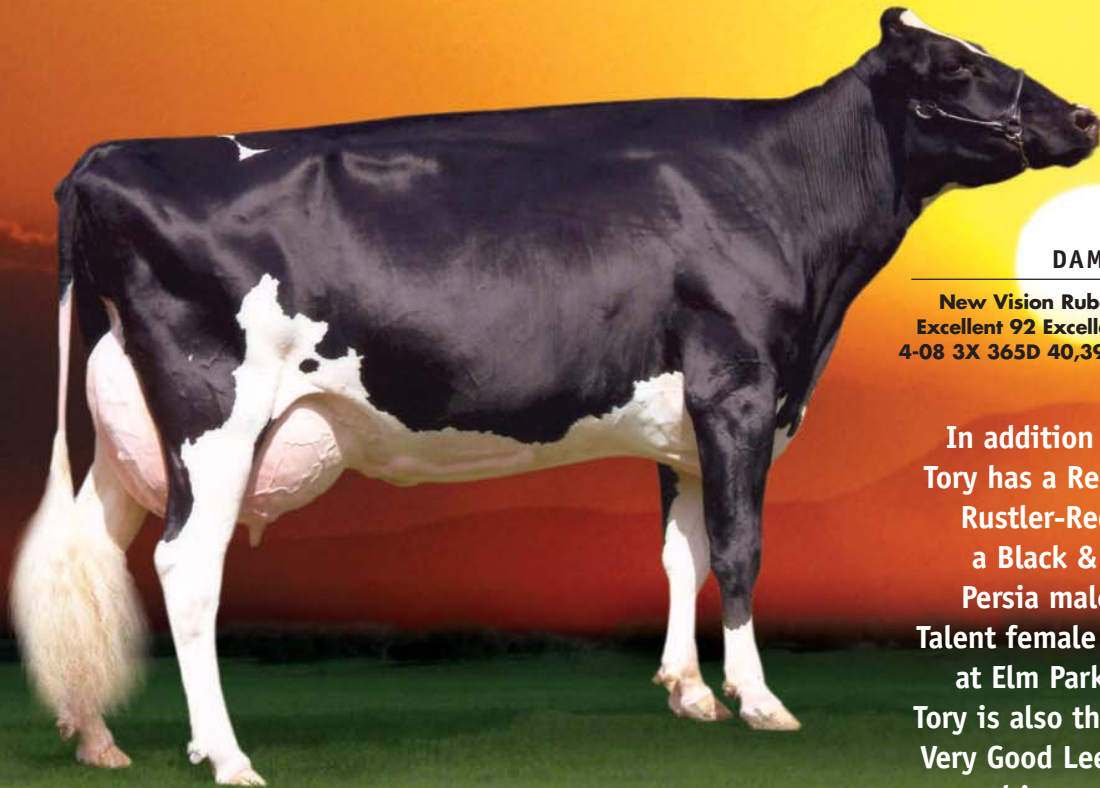

TRIXY

TORYS ELM PARK TRIXY CV TR

Trixy is a Prolific Embryo Producer! • Born: March 27, 2004 • Sire: Regancrest Elton Durham-ET
TRIXY WILL BE SELLING IN THE WORLD CLASSIC SALE ON OCTOBER 7, 2005!

GREAT-GREAT GRANDAM

New-Vision Storm Tobiana-ET
Excellent 94 2E Excellent Mammary
4-07 2X 365D 32,630 4.4%F 3.2%P

DAM

New Vision Rubens Tory*RC
Excellent 92 Excellent Mammary
4-08 3X 365D 40,399 3.9%F 3.4%P

In addition to Trixy, Tory has a Red & White Rustler-Red male, a Black & White Persia male and a Talent female pregnancy at Elm Park Farms. Tory is also the dam of a Very Good Lee daughter and is continuing to produce embryos!