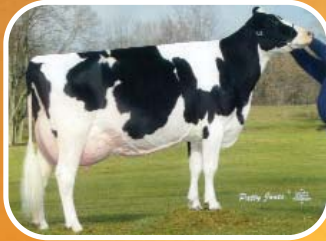

GREAT GRANDAM

Ernest-Anthony SD Tobi-ET
Excellent 96 3E Excellent Mammary
6-00 2X 365 44,090 5.0%F 3.4%P