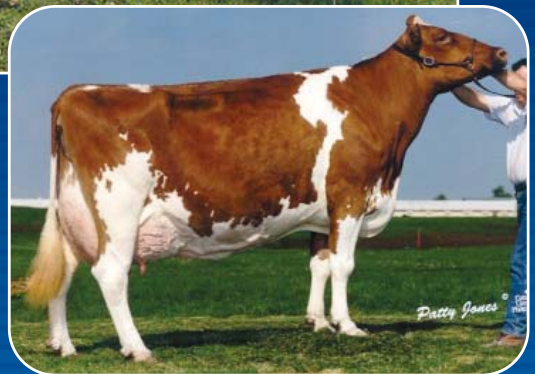

MARINE-RED

WEST PORT SS MARINE-RED

September Storm x Elegant x Milestone x Leader x Enhancer
 Stud Code 151HO05709 • aAa: 2 Tall 4 Strong 6 Style

Patty Jones Canadian Livestock Photography Inc.

D A M :

WEST PORT ELEGANT MARNIE-RED
 VG-89
 4-08 356D 27,308M 4.9%F 3.4%CP

**MARINE-RED IS
 SEPTEMBER STORM
 IN RED!**

G - G - G - GRANDAM :

EMLANE ENHANCER MAUD-RED
 EX-4*
 8-04 365D 33,217M 4.3%F 3.4%CP

PRODUCT OF THE U.S.

ORDER QUALITY SEMEN TODAY!

www.twgltd.com

1.800.525.2953