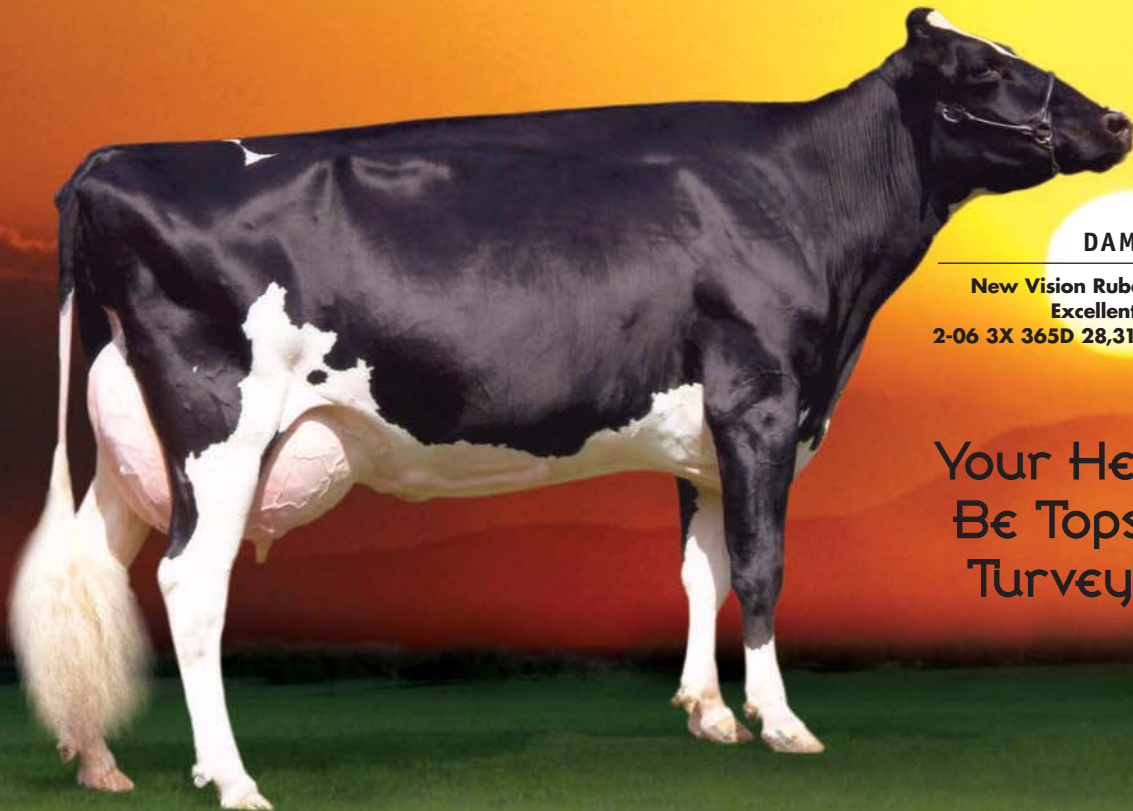

DAM

New Vision Rubens Tory^{RC}
Excellent 91
2-06 3X 365D 28,318 3.7%F 3.3%P

Your Herd Will
Be Tops with
Turvey-Red!

**TOP PRODUCTION & MAMMARY SYSTEMS...
AN OUTSTANDING HISTORY OF SUPERIOR COW FAMILY BREEDING!**

PRODUCT OF THE U.S.

ORDER QUALITY SEMEN TODAY!

www.twgltd.com

1.800.525.2953

1.877.634.9556

N7124 Willow Road Sheboygan Falls, WI 53085 Tel: 920.893.8844 Fax: 920.892.4282 E-mail: bullseye@twgltd.com