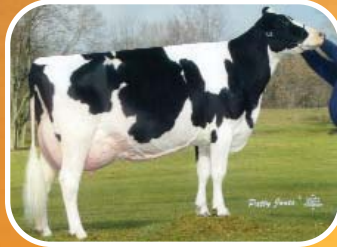

TURVEY-RED

TORYS TURVEY-RED-ET

Paradox X Rubens (91) X Storm (94) X Stardust (96) X Inspiration (95)
Stud Code: 151HO85705 • aAa: 3 Open, 1 Dairy, 2 Tall

GREAT-GREAT GRANDAM

C Alanvale Inspiration Tina
Excellent 95 2E
6-00 2X 365D 36,010 5.1%F 3.5%P