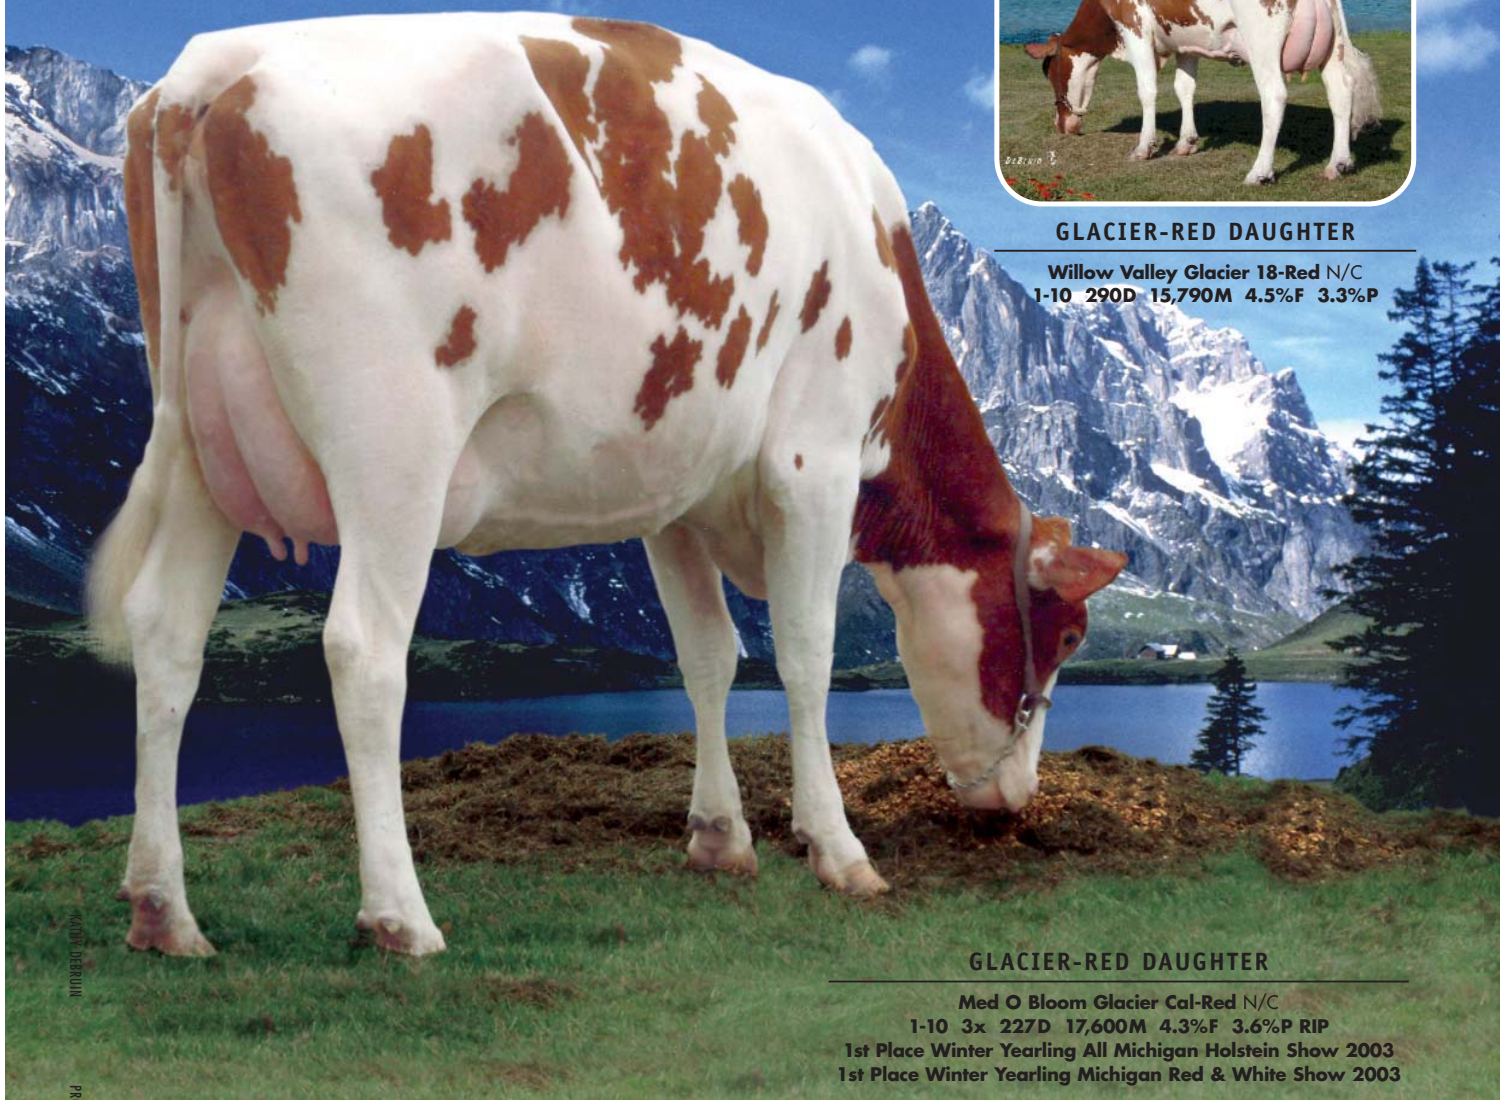

GLACIER-RED

SUNNYLODGE GLACIER-RED-ET EX-91

**Rubens x Factor (EX) x Boy George (VG) • Stud Code: 151HO5630 • aAa: 2 Tall, 3 Open, 1 Dairy • Calving Ease: 12%
AUG '04: MILK 764M • FAT +0.01% +30 LB. • PROTEIN +0.05% +34 LB. • RELIABILITY 79% • TYPE +2.14 • UDC +2.48 • F&L +0.84 • TPI™ +1481 (MACE)**

Chill Out with the Superior Type and High Production Values of Glacier-Red

GLACIER-RED DAUGHTER

**Willow Valley Glacier 18-Red N/C
1-10 290D 15,790M 4.5%F 3.3%P**

GLACIER-RED DAUGHTER

**Med O Bloom Glacier Cal-Red N/C
1-10 3x 227D 17,600M 4.3%F 3.6%P RIP
1st Place Winter Yearling All Michigan Holstein Show 2003
1st Place Winter Yearling Michigan Red & White Show 2003**