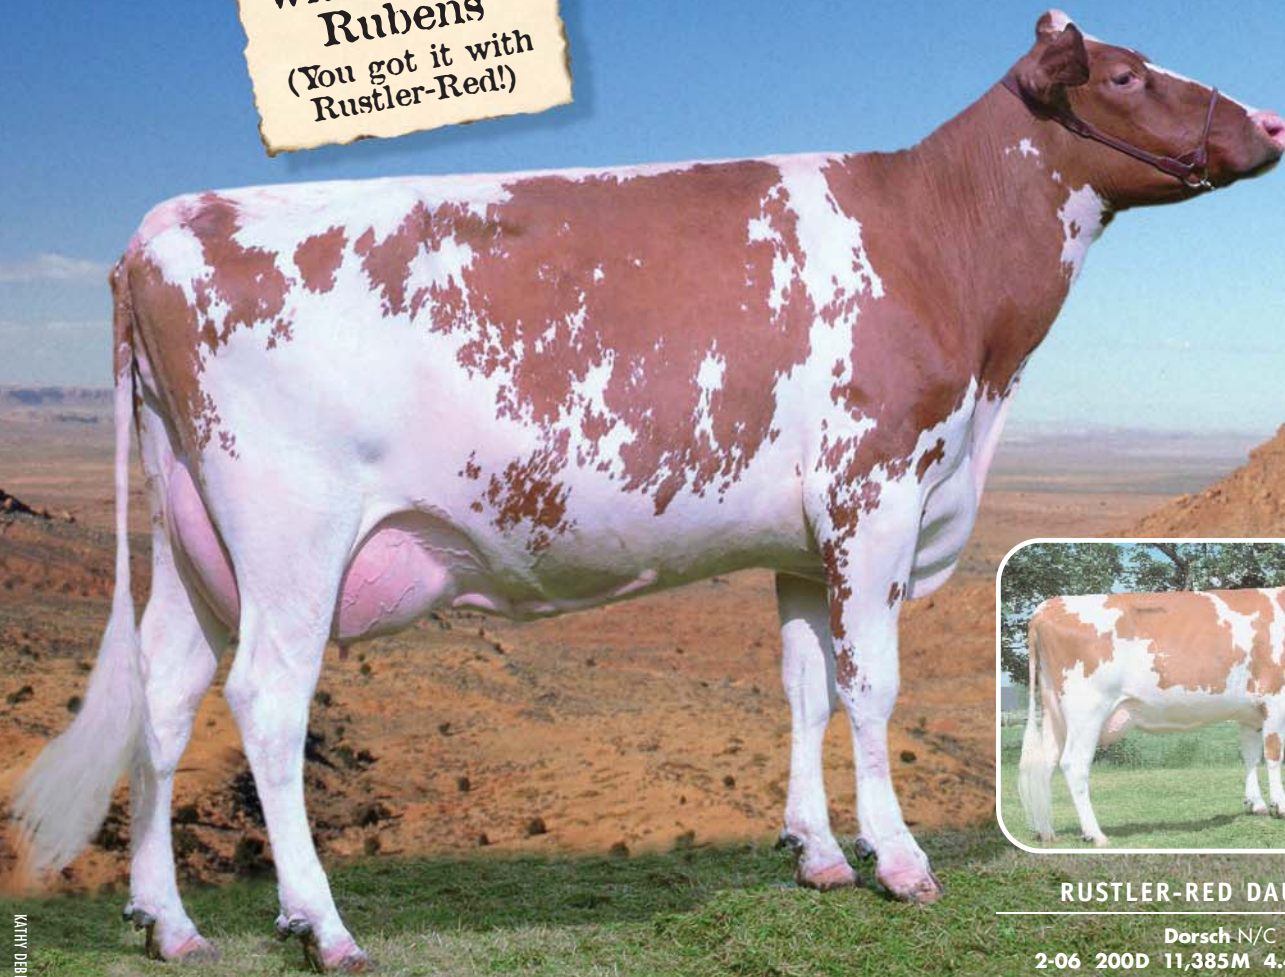

RUSTLER-RED

SIR RIDGEDAL RUSTLER-RED-ET EX-92

**Chapel Bank Laredo-Red (EX) x Hanover-Hill-R MI Rochelle*RC (EX) x Hanover-Hill-R Rhonda-TW (EX) • aAa: 213 • CE 10%
COW FAMILIES COUNT – RUSTLER-RED, 5 GENERATIONS EXCELLENT ON BOTH PATERNAL & MATERNAL SIDES OF HIS PEDIGREE!**

WANTED:

**Roxys
without the
Rubens
(You got it with
Rustler-Red!)**

RUSTLER-RED DAUGHTER

Celine N/C
2-04 236D 15,640M 4.1%F 3.2%P

1ST LACTATION

RUSTLER-RED DAUGHTER

Dorsch N/C
2-06 200D 11,385M 4.4%F 3.2%P

1ST LACTATION