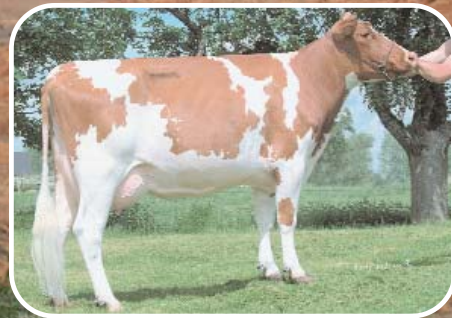

RUSTLER-RED

SIR RIDGEDAL RUSTLER-RED-ET EX-92

**Chapel Bank Laredo-Red (EX) x Hanover-Hill-R MI Rochelle*RC (EX) x Hanover-Hill-R Rhonda-TW (EX) • aAa: 213 • CE 10%
COW FAMILIES COUNT – RUSTLER-RED, 5 GENERATIONS EXCELLENT ON BOTH PATERNAL & MATERNAL SIDES OF HIS PEDIGREE!**

WANTED:

**Roxys
without the
Rubens
(You got it with
Rustler-Red!)**

RUSTLER-RED DAUGHTER

Celine N/C
2-04 236D 15,640M 4.1%F 3.2%P

1ST LACTATION

RUSTLER-RED DAUGHTER

Dorsch N/C
2-06 200D 11,385M 4.4%F 3.2%P

1ST LACTATION