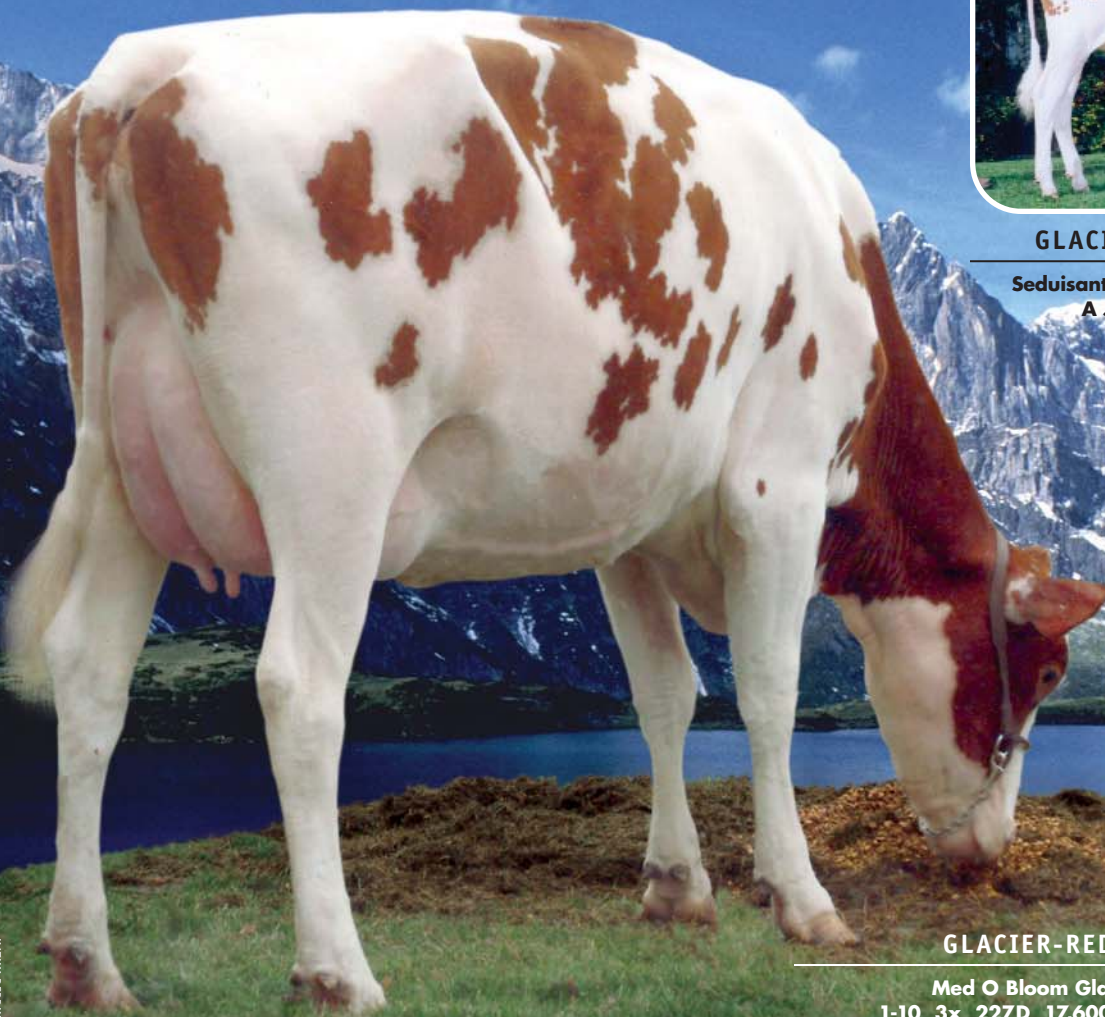

GLACIER-RED

SUNNYLODGE GLACIER-RED-ET EX-91

**Rubens x Factor (EX) x Boy George (VG) • Stud Code: 151HO5630 • aAa: 2 Tall, 3 Open, 1 Dairy • Calving Ease: 12%
AUG '04: MILK 764M • FAT +0.01% +30 LB. • PROTEIN +0.05% +34 LB. • RELIABILITY 79% • TYPE +2.14 • UDC +2.48 • F&L +0.84 • TPI™ +1481 (MACE)**

Chill Out with the Superior Type and High Production Values of Glacier-Red

GLACIER-RED DAUGHTER

**Seduisante des Grands Trix H Broers
A Junior Show Winner**

GLACIER-RED DAUGHTER

**Med O Bloom Glacier Cal-Red N/C
1-10 3x 227D 17,600M 4.3%F 3.6%P RIP
1st Place Winter Yearling All Michigan Holstein Show 2003
1st Place Winter Yearling Michigan Red & White Show 2003**