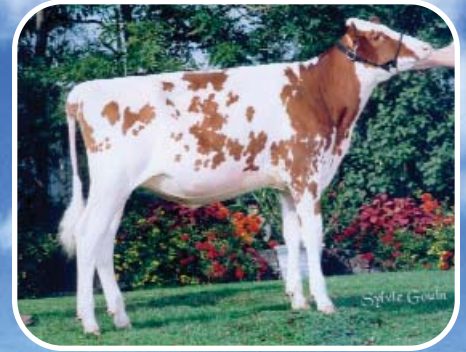

GLACIER-RED

SUNNYLODGE GLACIER-RED-ET EX-91

**Rubens x Factor (EX) x Boy George (VG) • Stud Code: 151HO5630 • aAa: 2 Tall, 3 Open, 1 Dairy • Calving Ease: 12%
AUG '04: MILK 764M • FAT +0.01% +30 LB. • PROTEIN +0.05% +34 LB. • RELIABILITY 79% • TYPE +2.14 • UDC +2.48 • F&L +0.84 • TPI™ +1481 (MACE)**

Chill Out with the Superior Type and High Production Values of Glacier-Red

GLACIER-RED DAUGHTER

**Seduisante des Grands Trix H Broers
A Junior Show Winner**

GLACIER-RED DAUGHTER

**Med O Bloom Glacier Cal-Red N/C
1-10 3x 227D 17,600M 4.3%F 3.6%P RIP
1st Place Winter Yearling All Michigan Holstein Show 2003
1st Place Winter Yearling Michigan Red & White Show 2003**